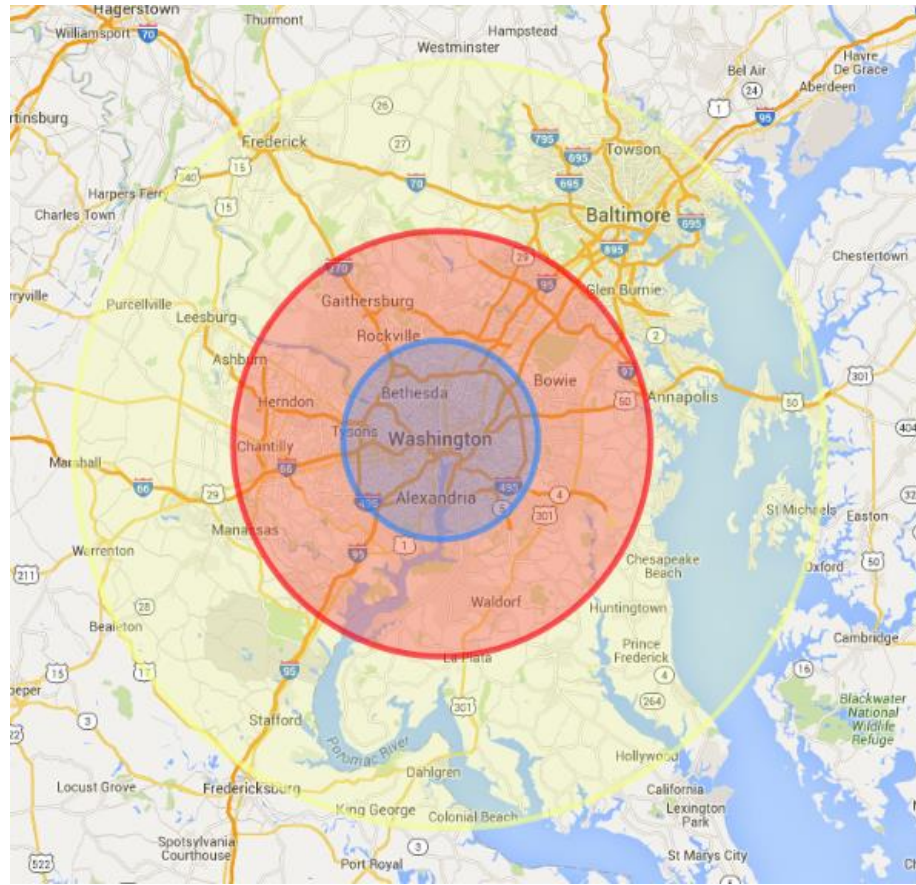

WASHINGTON EXPRESS SERVICE TIMES

Vehicle	Miles	Service Time	Miles	Service Time	Miles	Service Time	Per Mile Fee
Car	Blue 20 miles	2 hours	Red 40 miles	3 hours	Yellow 60 miles	4 hours	\$1.51/mile
Van	Blue 20 miles	3 hours	Red 40 miles	4 hours	Yellow 60 miles	5 hours	\$2.30/mile
Truck	Blue 20 miles	3 hours	Red 40 miles	4 hours	Yellow 60 miles	5 hours	\$3.00/mile